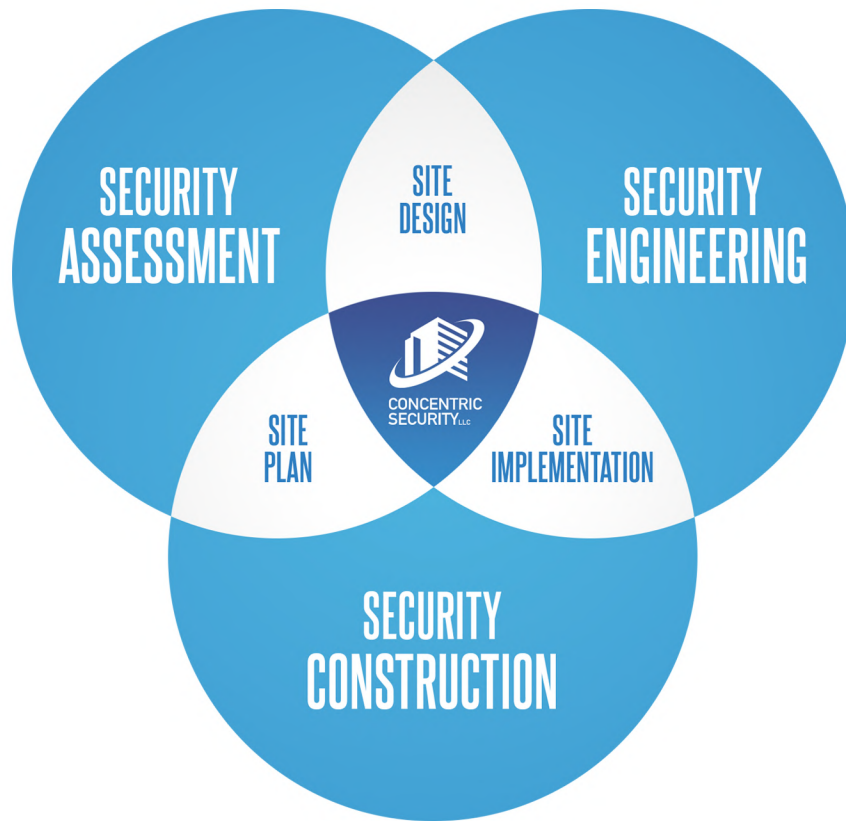

Perimeter Security Solutions Done-for-You

At Concentric Security, we know your venue is unique. You have different security needs, challenges, stakeholders and technology requirements. This is where we shine. As the industry leader in perimeter security, we've seen it all and know there is no one-size-fits-all solution.

ASSESSMENT

- Site Characteristics
- Vulnerability Assessment
- Vector Analysis
- Blast Analysis
- Threat Verification
- Stakeholder Input

ENGINEERING

- Technology Selection
- Civil Review
- Existing Infrastructure
- Underground Encumbrances
- Drainage
- Layout Design

CONSTRUCTION

- Submittals
- Material Procurement
- Installation
- Verification Testing
- Training
- Warranty & Service

20191011

Trust the process!

Helping venues with perimeter security solutions – assessment, engineering and construction - that is what we do. Concentric Security meets you where you want to be met.

Let us do it all for you!

Unique Perimeter Security Solutions Done-for-You

SHALLOW MOUNT SOLUTIONS

- Shallow Foundation Requiring Minimal Excavation
- Unique Designs, Colors and Options to Blend in with Any Environment
- Flexible Arrangements and Layouts
- Custom Perimeters for Your Site Characteristics